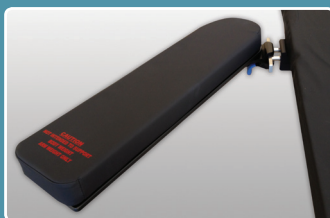

888-737-5044

Or check out our website at www.surgicaltables.com

OPTIONS ▼

MODULAR SIDE RAIL SYSTEM

SURGICAL ARMBOARDS

(Removeable & rotates 180 degrees)

PROCEDURAL ARMBOARDS

(Each armboard rotates 180 degrees)