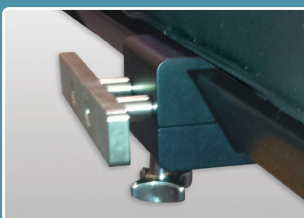

Control Handle for easy table movement (V-MAX Joystick shown).

2" thick high quality patient comfort pad

Patient Straps

Facial Access Hole

Bellows to cover and protect table motor components

High end actuator motor can lift over 500 pound load

Easy Lock/Unlock Castors

Lightweight which makes it easy for staff to move the table around the room or room to room

Diving board style easy c-arm access

Optional Foot Controls

For a price quote or for more info call

888-737-5044

Or check out our website at www.surgicaltables.com

OPTIONS ▼

MODULAR SIDE RAIL SYSTEM

SURGICAL ARMBOARDS

(Removeable & rotates 180 degrees)

PROCEDURAL ARMBOARDS

(Each armboard rotates 180 degrees)